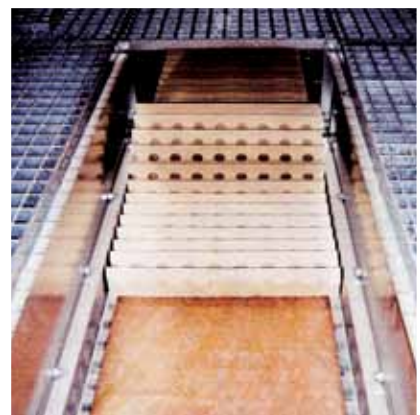

3 · Front view

- 3a · Illumination
- 3b · Supply air unit
- 3c · Extraction fan

Concertina cardboard filter under grating for effective capture of paint mist.