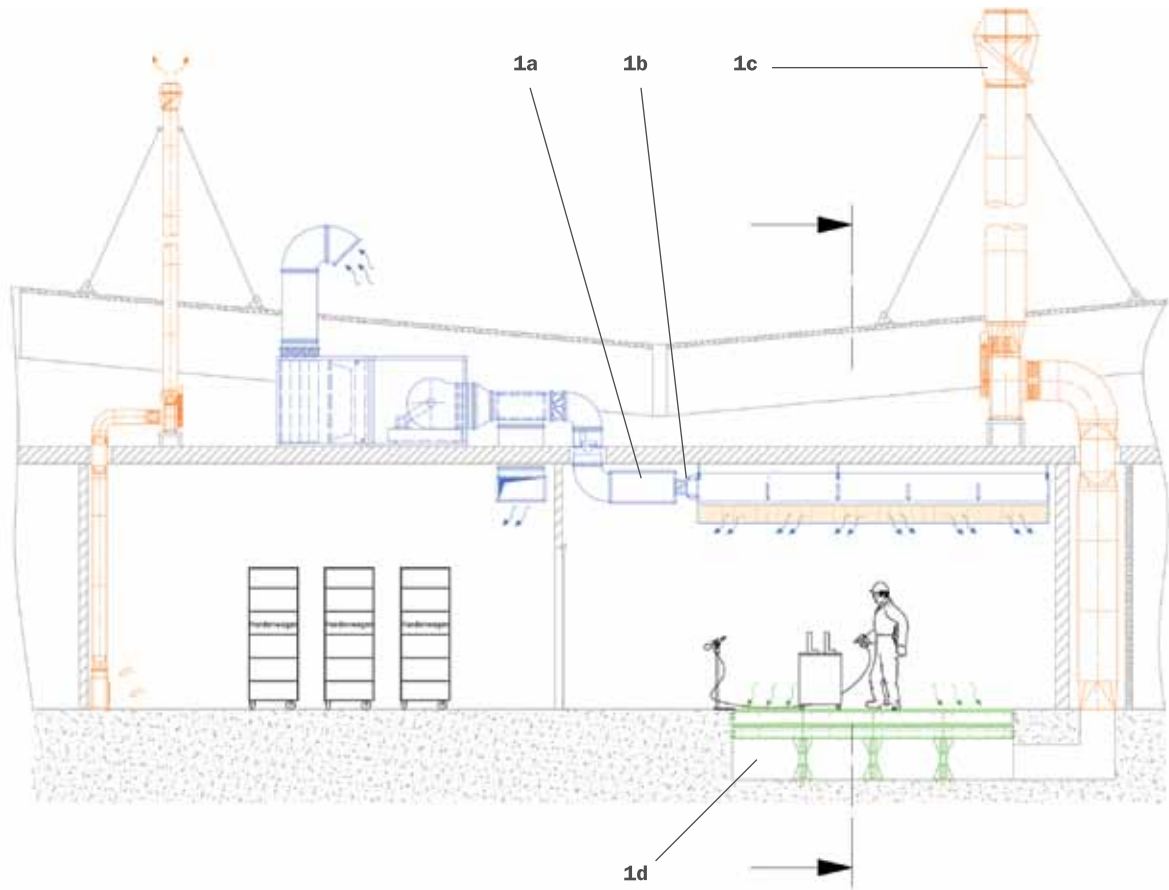

1 · Side view

- 1a · Supply air duct
- 1b · Louver dampers
- 1c · Deflector hood
- 1d · Underfloor extraction

2 · Top view

- 2a · Supply air duct
- 2b · Main supply air duct

3 · Front view

- 3a · Illumination
- 3b · Supply air unit
- 3c · Extraction fan

Concertina cardboard filter under grating for effective capture of paint mist.