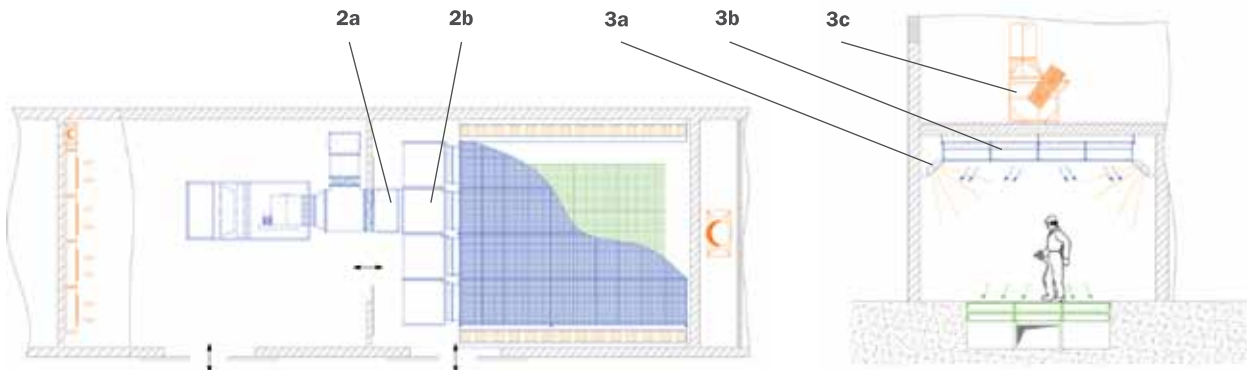

1 · Side view

- 1a · Supply air duct
- 1b · Louver dampers
- 1c · Deflector hood
- 1d · Underfloor extraction

2 · Top view

- 2a · Supply air duct
- 2b · Main supply air duct

3 · Front view

- 3a · Illumination
- 3b · Supply air unit
- 3c · Extraction fan

Concertina cardboard filter under grating for effective capture of paint mist.