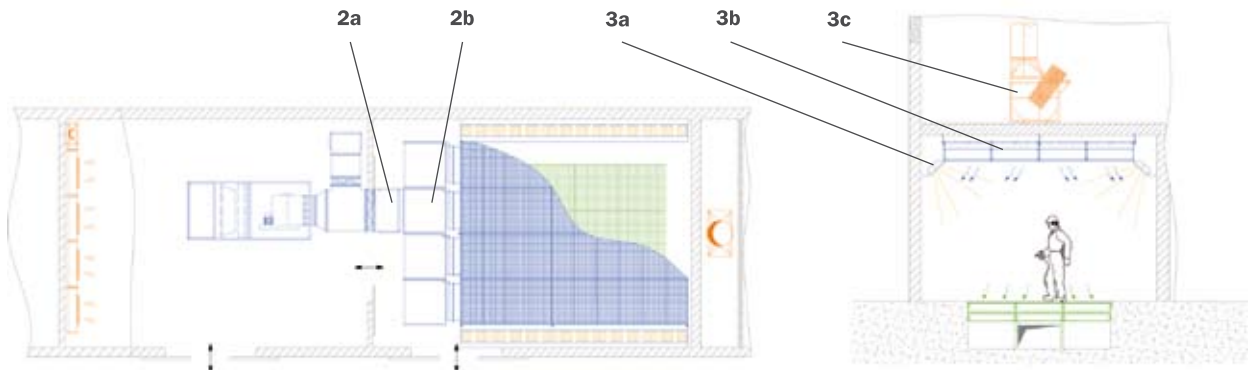

Paint mist and solvents generally obey the laws of gravity and sink downwards. Underfloor extraction reinforces this vertical flow. Combined with a suitable overhead air supply ceiling, a low-turbulence vertical airflow is generated. The one-metre wide branch ducts with special perforated sheets ensure even suction over the entire surface. This way, the paint mist is effectively captured and bonded to the pleated cardboard filter under the gratings. Due to the distance between the concertina cardboard filter and the following second filter stage, and the use of special filter materials, the service life of the filter is considerably lengthened in comparison with conventional underfloor extraction systems.

All advantages at a glance

- High efficiency factor over the entire surface due to the about 1-metre deep underfloor trough.
- Convenient servicing and cleaning and low downtime due to easily removable perforated sheets and filter gratings.
- Low follow-up costs as a result of efficient pleated cardboard filter and high performance secondary filters.
- When using low-solvent paints, the cardboard filter can be disposed of in domestic refuse.

HÖCKER®
POLYTECHNIK

PaintStar M in combination
with underfloor extraction.

1 - Side view

- 1a - Supply air duct
- 1b - Louver dampers
- 1c - Deflector hood
- 1d - Underfloor extraction

2 - Top view

- 2a - Supply air duct
- 2b - Main supply air duct