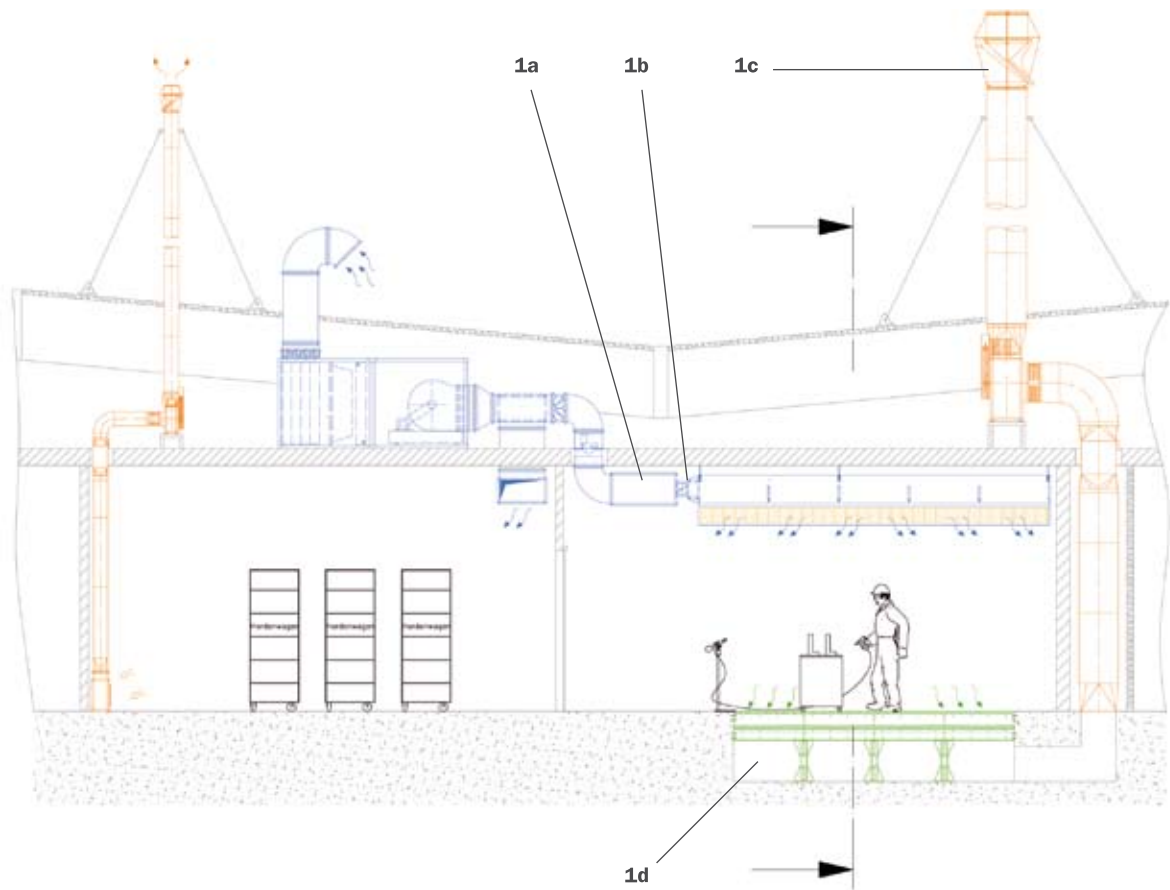

Paint mist and solvents generally obey the laws of gravity and sink downwards. Underfloor extraction reinforces this vertical flow. Combined with a suitable overhead air supply ceiling, a low-turbulence vertical airflow is generated. The one-metre wide branch ducts with special perforated sheets ensure even suction over the entire surface. This way, the paint mist is effectively captured and bonded to the pleated cardboard filter under the gratings. Due to the distance between the concertina cardboard filter and the following second filter stage, and the use of special filter materials, the service life of the filter is considerably lengthened in comparison with conventional underfloor extraction systems.

All advantages at a glance

- High efficiency factor over the entire surface due to the about 1-metre deep underfloor trough.
- Convenient servicing and cleaning and low downtime due to easily removable perforated sheets and filter gratings.
- Low follow-up costs as a result of efficient pleated cardboard filter and high performance secondary filters.
- When using low-solvent paints, the cardboard filter can be disposed of in domestic refuse.

HÖCKER®
POLYTECHNIK

PaintStar M in combination
with underfloor extraction.

1 - Side view

- 1a - Supply air duct
- 1b - Louver dampers
- 1c - Deflector hood
- 1d - Underfloor extraction

2 - Top view

- 2a - Supply air duct
- 2b - Main supply air duct