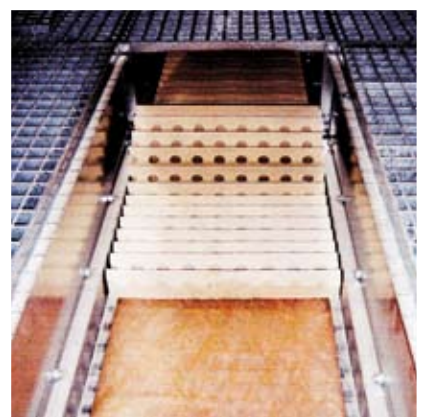

3 - Front view

- 3a - Illumination
- 3b - Supply air unit
- 3c - Extraction fan

Concertina cardboard filter under grating for effective capture of paint mist.